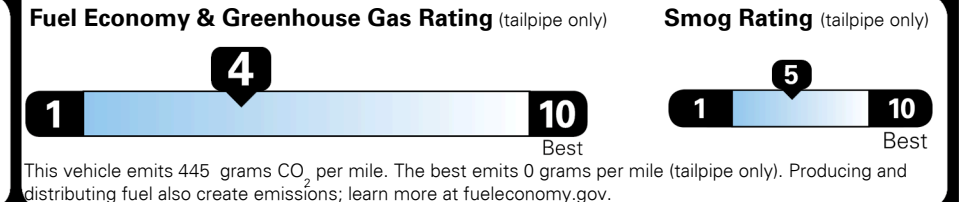

GENESIS WARRANTY

- 5-year/60,000-mile New Vehicle Warranty*
- 10-year/100,000-mile Powertrain Warranty*
- 7-year/Unlimited-mile Anti-perforation Warranty*
- Limited warranties, see dealer for details

Full Tank of Gas

Manufacturer's Suggested Retail Price: $45,050.00

ADDED FEATURES:

SOLD TO: MA701 SHIPPED TO: MA701
GENESIS OF FRAMINGHAM
520 WORCESTER ROAD
FRAMINGHAM MA 01702

Inland Freight & Handling : $995.00

VIN: KMTFN4JE6LU337977	ENGINE: G6DNKA272346	EXTERIOR COLOR: HIMALAYAN GRAY	INTERIOR/SEAT COLOR: BLACK/BLACK
MODEL: S0402A65	PORT OF ENTRY: PH	TRANSPORT: TRUCK	ACCESSORY WEIGHT: 8 lbs./ 4 kgs.

TOTAL PRICE: $46,045.00

EMISSIONS:
This vehicle is certified to meet emission requirements in all 50 states

EPA DOT Fuel Economy and Environment

Fuel Economy

20 MPG
combined city/hwy

18 city
24 highway

5.0 gallons per 100 miles

Large Cars range from 14 to 111 MPG. The best vehicle rates 136 MPGe.

You spend $2,500
more in fuel costs over 5 years compared to the average new vehicle.

Annual fuel cost $2,000

Actual results will vary for many reasons, including driving conditions and how you drive and maintain your vehicle. The average new vehicle gets 27 MPG and costs $7,500 to fuel over 5 years. Cost estimates are based on 15,000 miles per year at $ 2.70 per gallon. MPGe is miles per gasoline gallon equivalent. Vehicle emissions are a significant cause of climate change and smog.

fueleconomy.gov
Calculate personalized estimates and compare vehicles

GOVERNMENT 5-STAR SAFETY RATINGS

Overall Vehicle Score ★ ★ ★ ★ ★

Based on the combined rating of frontal, side and rollover. Should ONLY be compared to other vehicles of similar size and weight.

Frontal Crash	Driver Passenger	★ ★ ★ ★ ★
Based on the risk of injury in a frontal impact. Should ONLY be compared to other vehicles of similar size and weight.		
Side Crash	Front seat Rear seat	★ ★ ★ ★ ★
Based on the risk of injury in a side impact.		
Rollover		★ ★ ★ ★ ★
Based on the risk of rollover in a single-vehicle crash.		

Manufacturer's suggested retail price includes manufacturer's recommended pre-delivery service. Gasoline license and title fees state and local taxes and dealer installed options and accessories are not included in the manufacturer's suggested retail price. This label has been affixed to this vehicle by Hyundai Motor America, pursuant to the requirements of 15 U.S.C. 1231 et seq. which prohibits its removal or alteration prior to delivery to the ultimate purchaser.